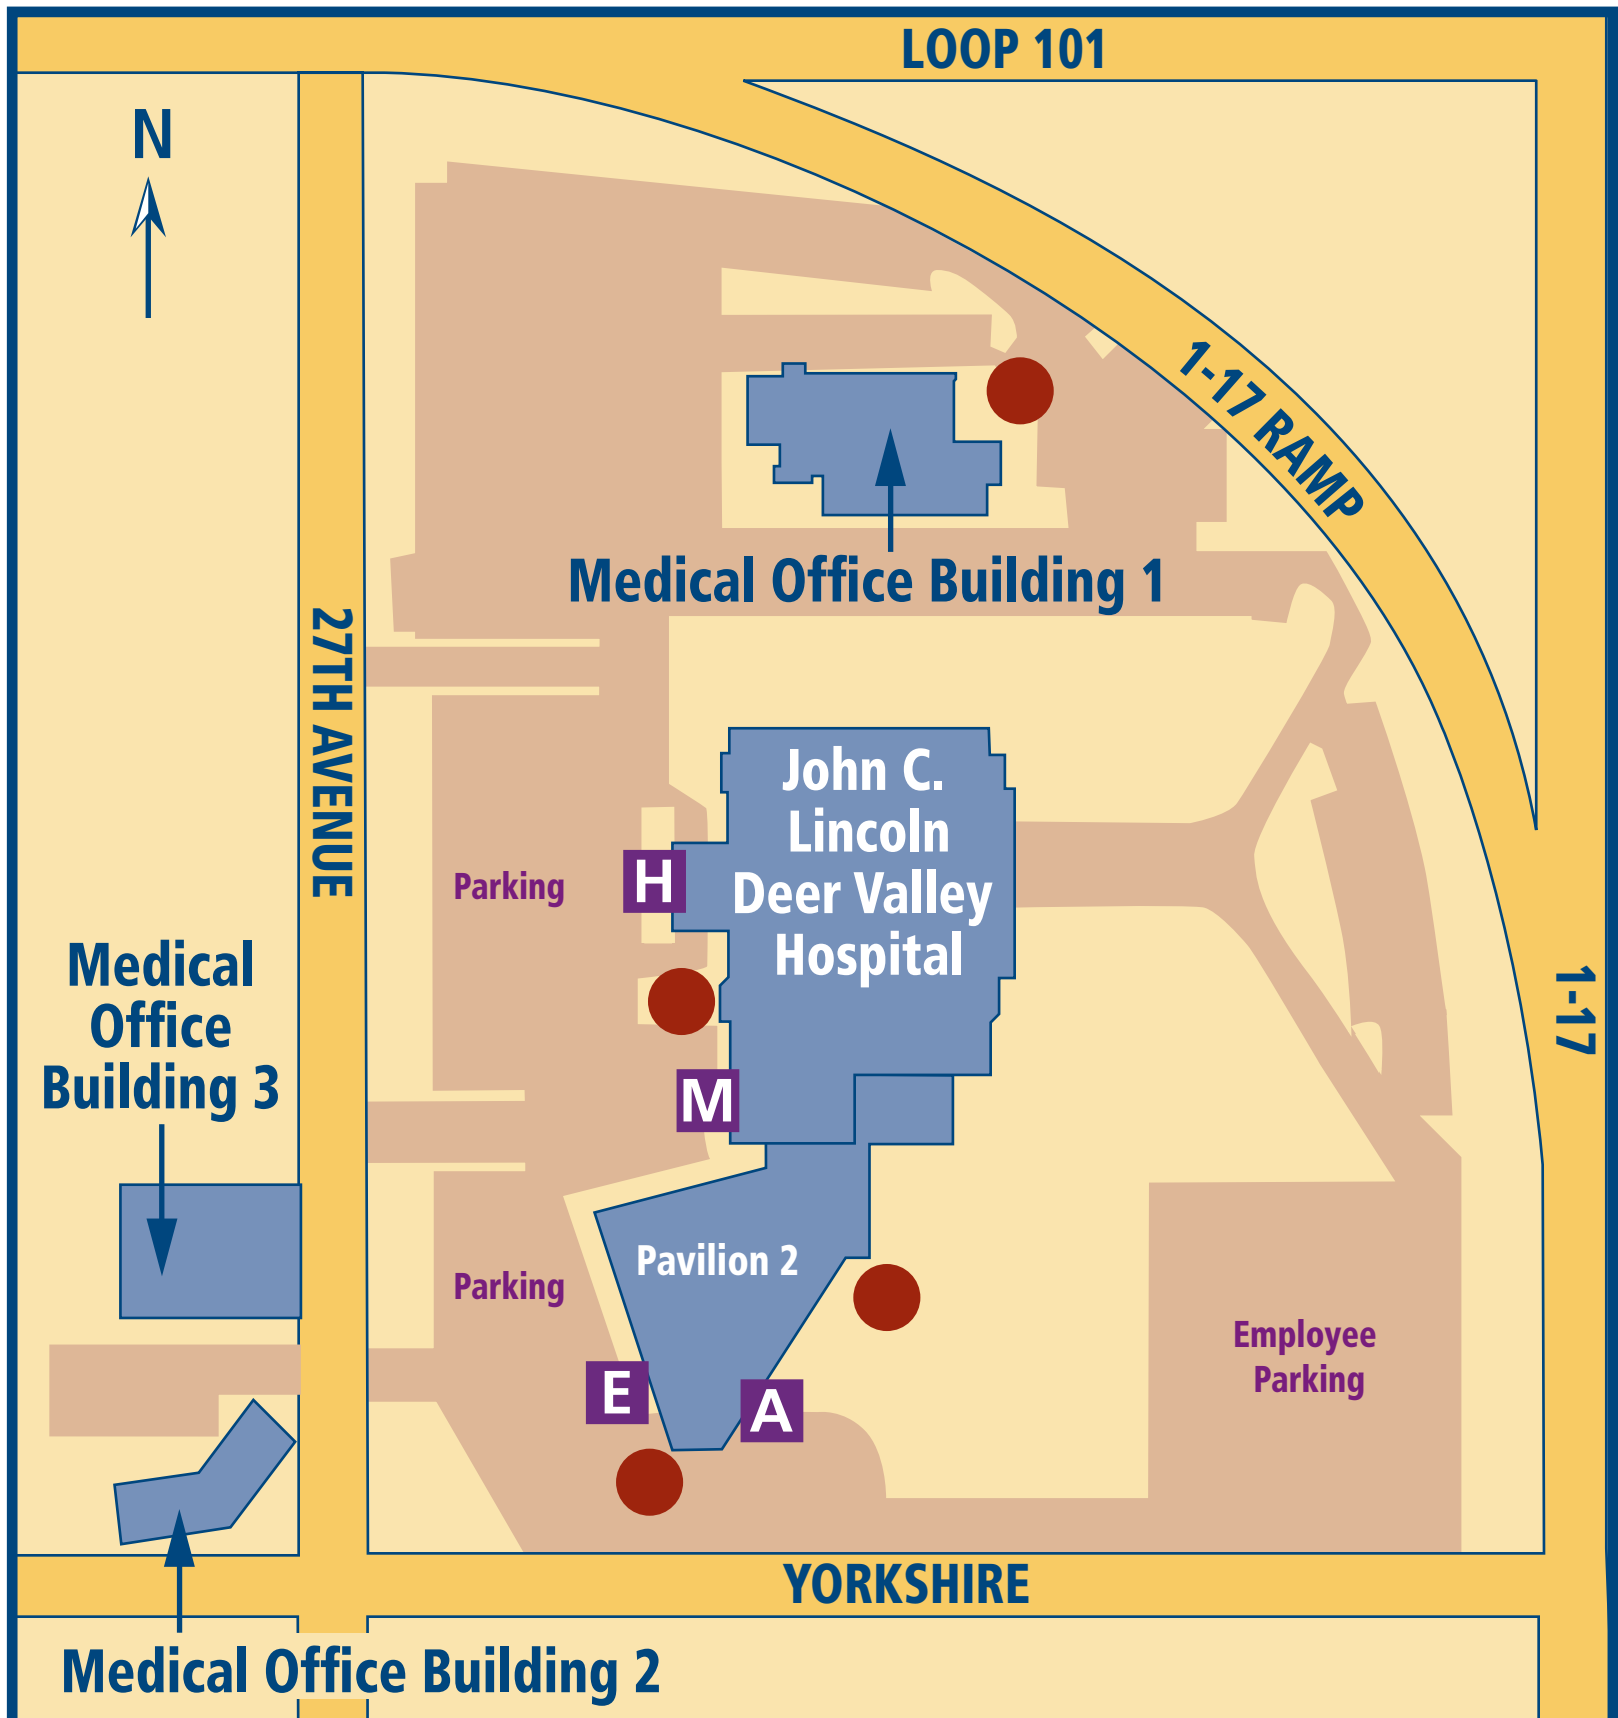

# John C. Lincoln Deer Valley Hospital Campus Map

[JCL.com/deervalley](http://JCL.com/deervalley)

## MAP LEGEND

**E** = Emergency Entrance

**H** = Hospital Entrance

**M** = Mendy's Place Entrance

**A** = Ambulance Entrance

● = Smoking Area

■ = Parking